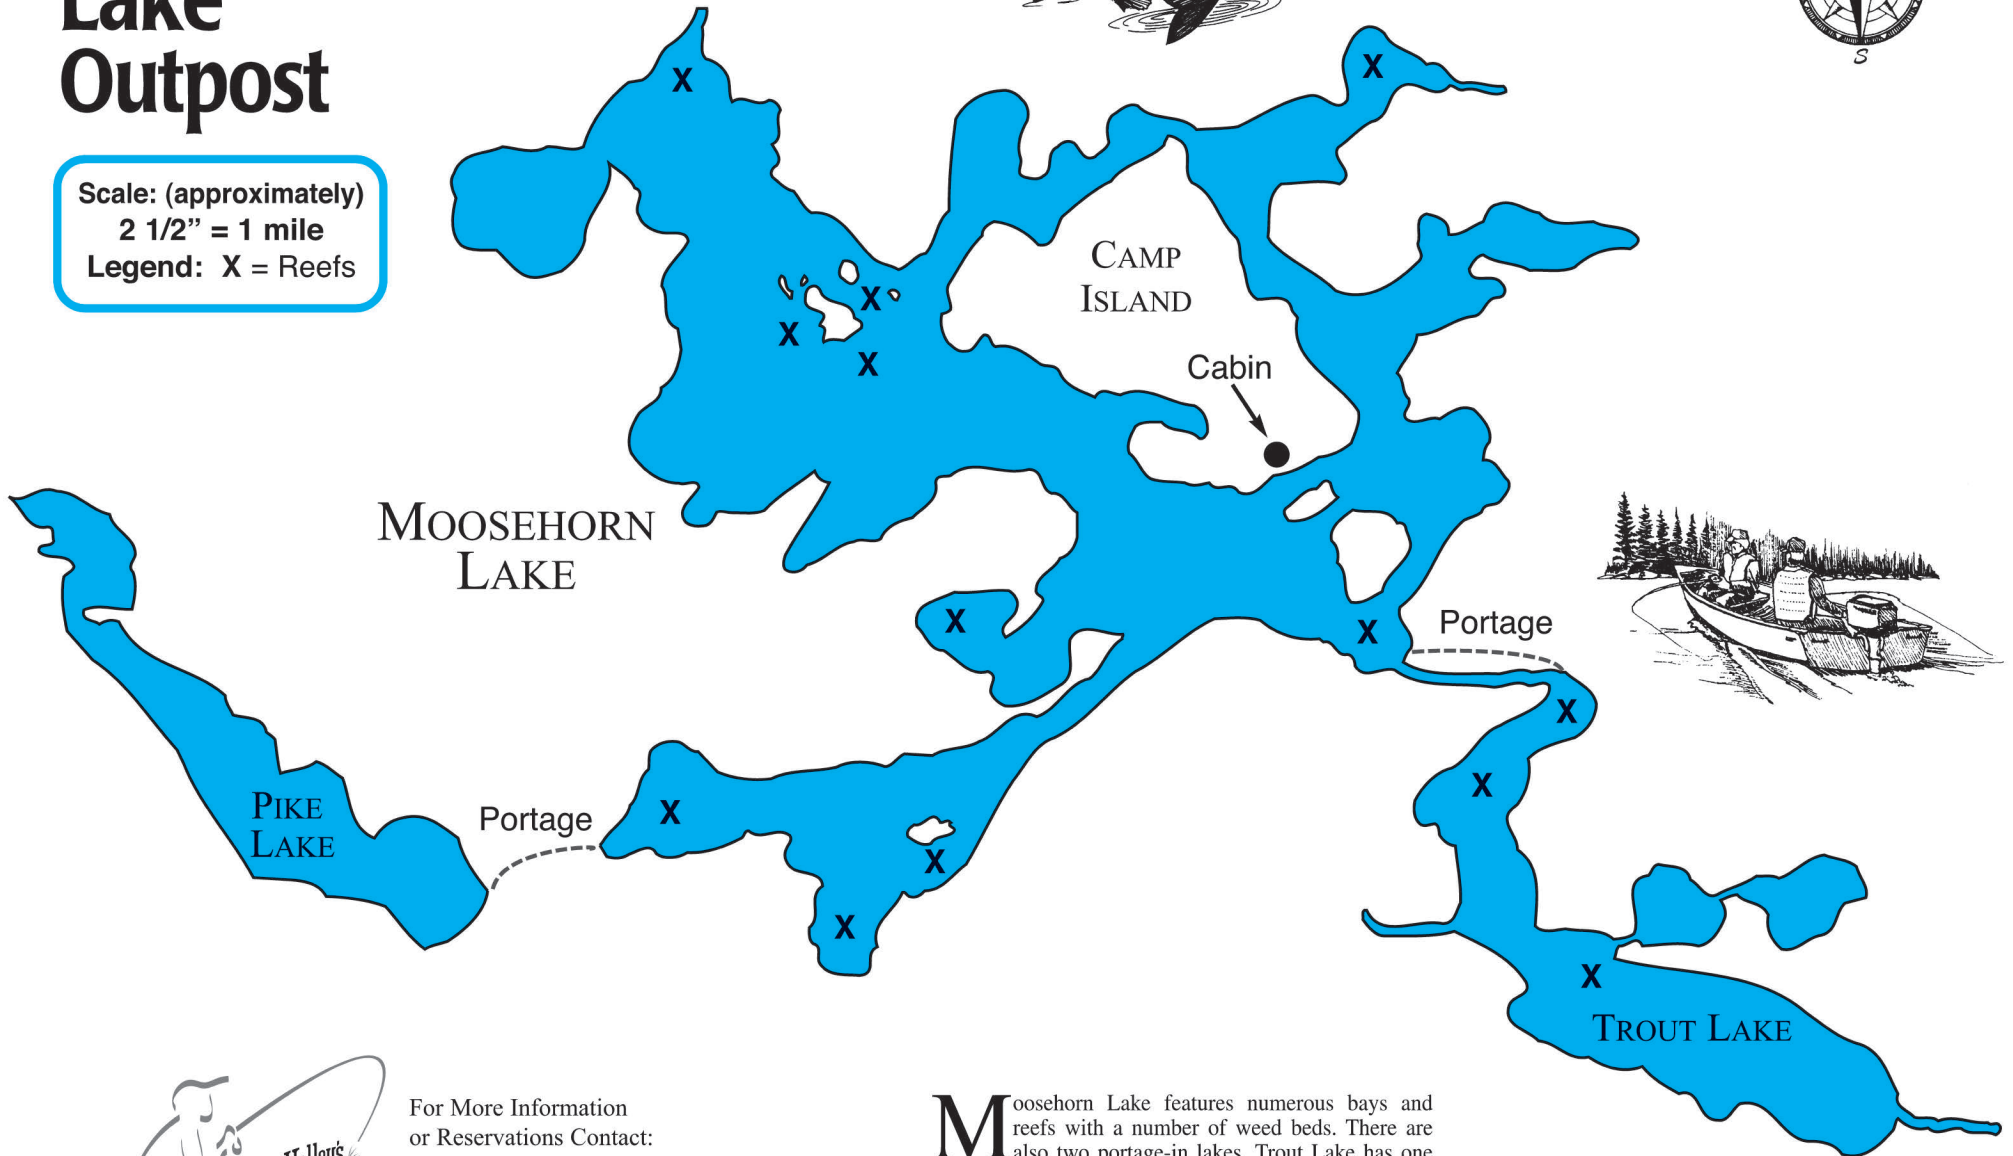

# Moosehorn Lake Outpost

Scale: (approximately)  
2 1/2" = 1 mile  
Legend: X = Reefs

For More Information  
or Reservations Contact:  
P.O. Box 15  
Minaki, Ontario, Canada P0X 1J0  
Phone Information  
& Reservations Line  
Toll Free (Canada & USA)  
1-800-617-1906

**M**oosehorn Lake features numerous bays and reefs with a number of weed beds. There are also two portage-in lakes. Trout Lake has one boat and motor and can be accessed by a 300 yard portage. Pike Lake has one boat and motor and can be accessed by a 200 yard portage.