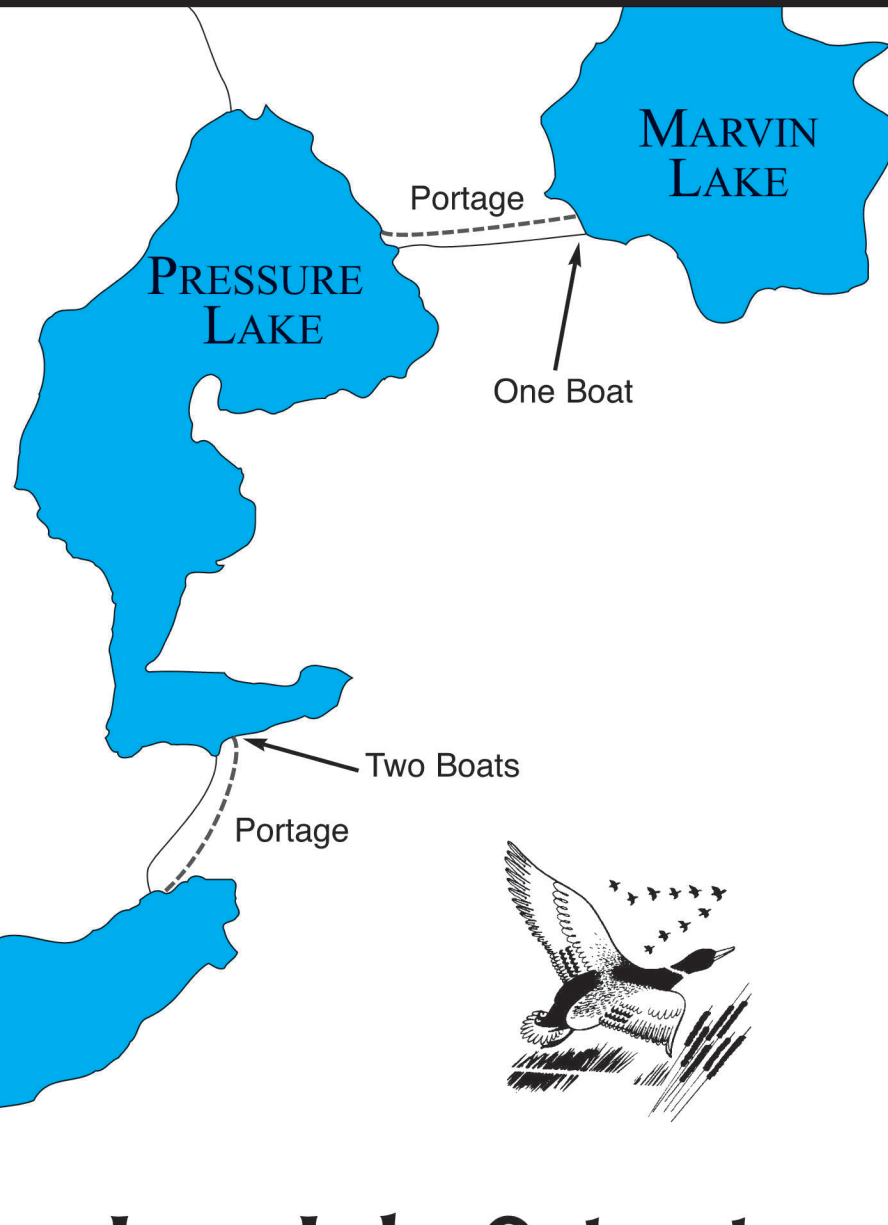

Long Lake Outpost

This lake is nearly two miles long with a high rock ridge on the north shore which offers great protection from high winds. The portage to Pressure Lake runs along the east side of the creek between the two lakes. From Pressure Lake there is a portage on the north east shore to Marvin Lake.